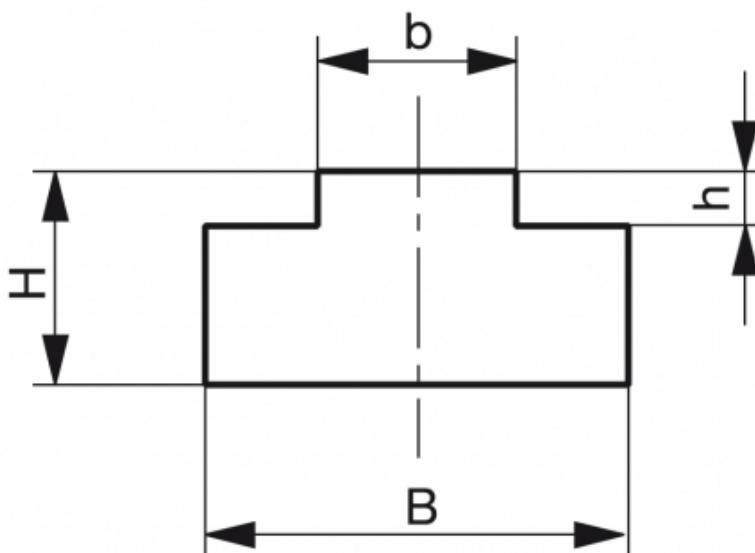

Article number: 617221010010

Description: Sliding guides T 10B-1 green
B=20, H=10, L=2000

Measures

B = 20

b = 9.3

H = 10

h = 2.6